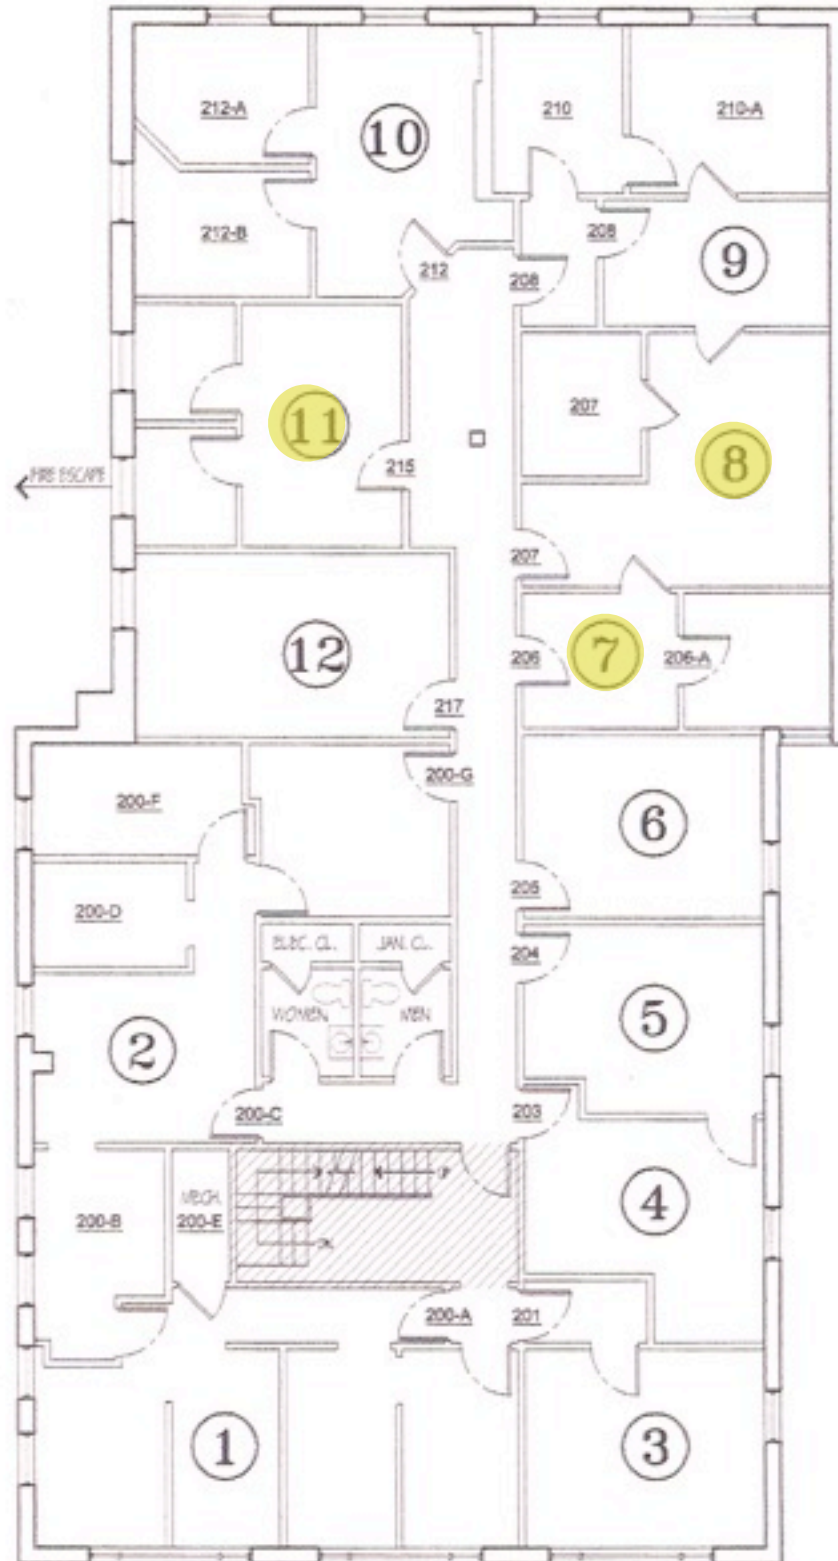

6402 Square Feet available in increments from 165 SF up, on 1st & 2nd levels. Lower level available 2000 SF.

Beautifully renovated building with high ceilings, large windows, marble lobby. Grand presence.

316 F STREET, N.E.

1ST FLOOR PLAN

316 F STREET, N.E.

2ND FLOOR PLAN

316 f st vacant space price list

9/1/11

1ST FLOOR

suite #	suite number	\$/mo.p/sqft	sq ft	\$/p sq ft	NOTES
4	106,105, 105a	1886	514.3	44	available
14	122	315	85.7	44	available
16	125	606	165.3	44	available

2nd FLOOR

suite #	suite number	\$/mo.p/sqft	sq ft	2011 pricing	NOTES
1	200a	1465	532.7	33	not available
2	200b,200c,200d,200f,200g	1845	691.9	32	not available
3	201	724	263.3	33	not available
4	203	588	220.41	32	not available
5	204	555	208.2	32	not available
6	205	572	214.3	32	not available
7	206,206a	523	195.9	32	available
8	207	1012	379.6	32	available
10	spot 2	1065	440.8	29	not available
11	215(*emergency exit)	770	318.37	29	available
12	217	751	281.64	32	not available

BASEMENT

suite #	suite number	\$/mo.p/sqft	sq ft	\$/p sq ft	NOTES
	whole floor	3333	2000	20	available

PARKING

spot 1		175			not available
spot 2		175			not available

Map of the Capitol Complex

316 F Street NE