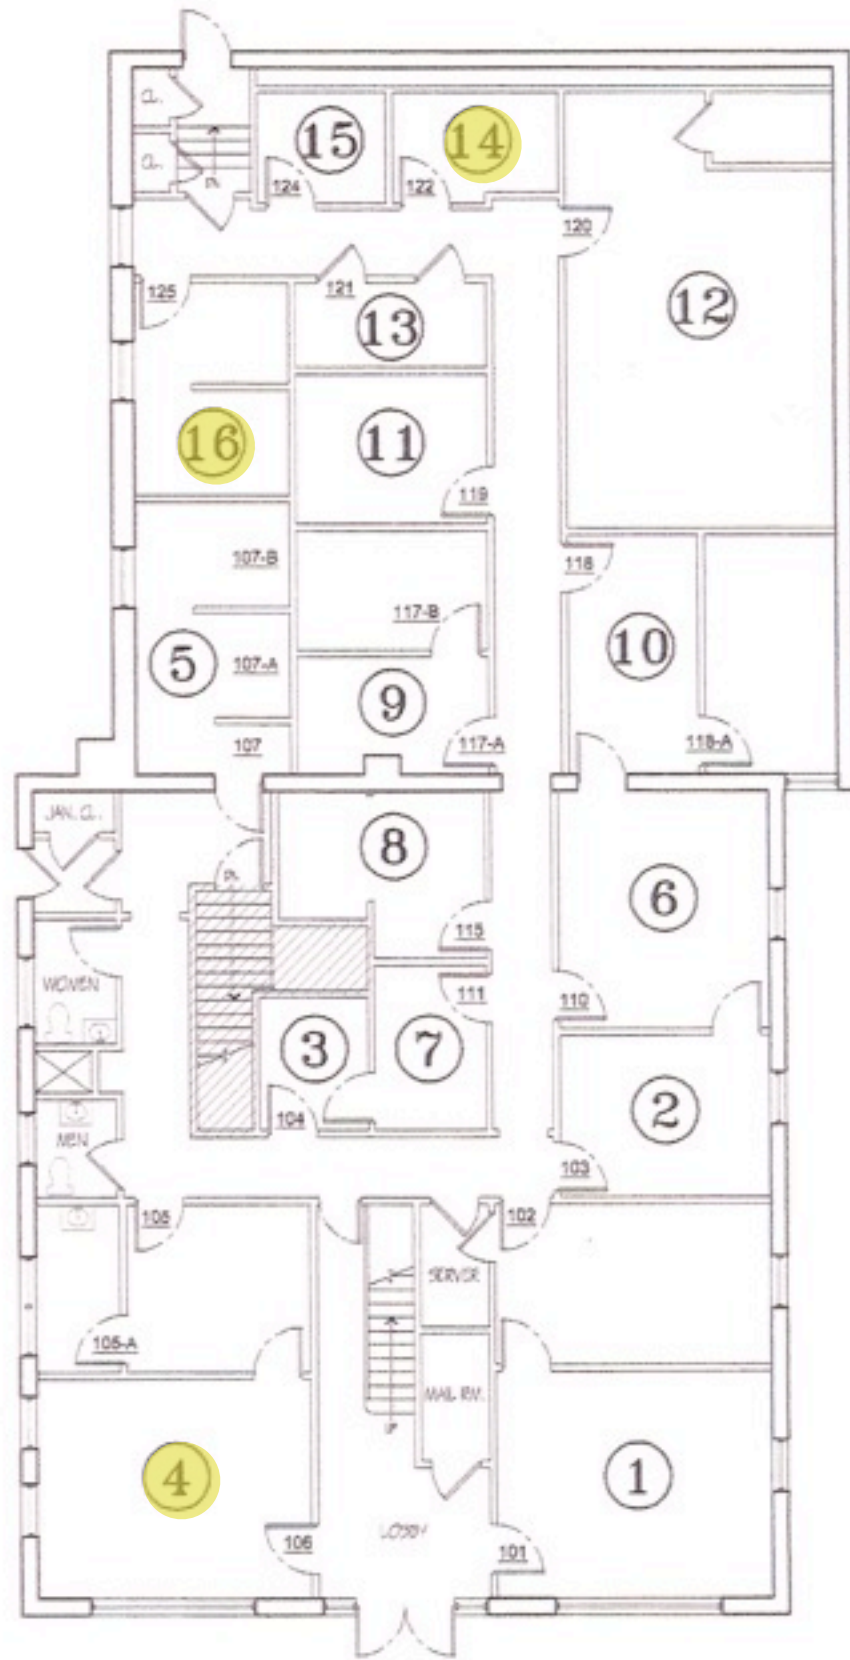

6402 Square Feet available in increments from 165 SF up, on 1st & 2nd levels. Lower level available 2000 SF.

Beautifully renovated building with high ceilings, large windows, marble lobby. Grand presence.

316 F STREET, N.E.

1ST FLOOR PLAN

316 F STREET, N.E.

2ND FLOOR PLAN

316 f st vacant space price list

9/1/11

1ST FLOOR

suite #	suite number	\$/mo.p/sqft	sq ft	\$/p sq ft	NOTES
4	106,105, 105a	1886	514.3	44	available
14	122	315	85.7	44	available
16	125	606	165.3	44	available

2nd FLOOR

suite #	suite number	\$/mo.p/sqft	sq ft	2011 pricing	NOTES
1	200a	1465	532.7	33	not available
2	200b,200c,200d,200f,200g	1845	691.9	32	not available
3	201	724	263.3	33	not available
4	203	588	220.41	32	not available
5	204	555	208.2	32	not available
6	205	572	214.3	32	not available
7	206,206a	523	195.9	32	available
8	207	1012	379.6	32	available
10	spot 2	1065	440.8	29	not available
11	215(*emergency exit)	770	318.37	29	available
12	217	751	281.64	32	not available

BASEMENT

suite #	suite number	\$/mo.p/sqft	sq ft	\$/p sq ft	NOTES
	whole floor	3333	2000	20	available

PARKING

spot 1		175			not available
spot 2		175			not available

Map of the Capitol Complex

316 F Street NE